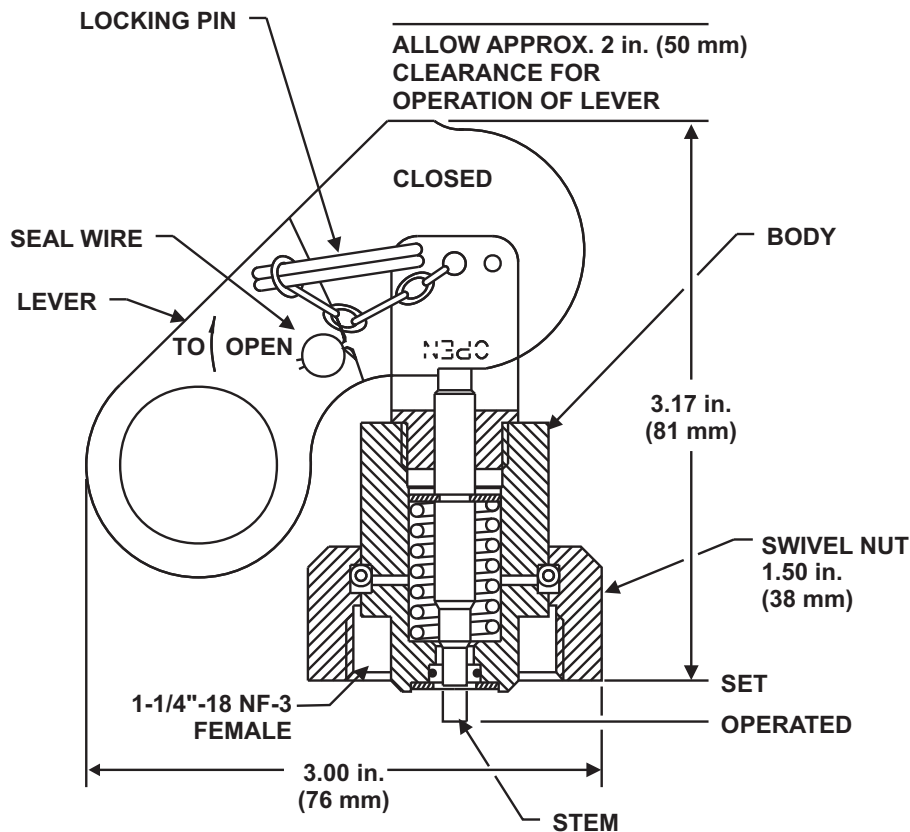

Kidde Engineered Fire Suppression System

Designed for use with 3M™ Novec™ 1230 Fire Protection Fluid

Effective: June 2015

Lever Operated Control Head Data Sheet

K-45-6010 Rev AC

FEATURES

- *UL Listed, ULC Listed, and FM Approved for use with Novec 1230 Systems*

P/N: 870652

MATERIALS

- Lever: Stainless Steel
- Body: Brass

Kidde is a registered trademark of Kidde-Fenwal, Inc.
3M and Novec are trademarks of 3M.
All other trademarks are property of their respective owners.