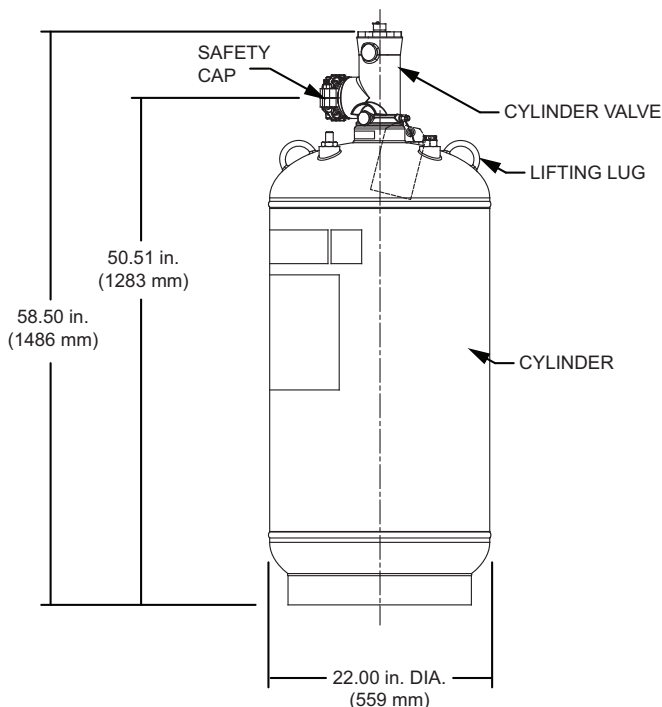

Kidde Fire Systems

ECS-500™ System

Component Datasheet

Cylinder and Valve Assemblies, 600 lb. Capacity Cylinder

Effective: December 2018
K-45-0505 Rev AB

FEATURES

- UL Listed, ULC Listed, and FM Approved for use with Kidde® ECS-500™ Systems (DIOM P/N 06-237585-001)
- UL Listed, ULC Listed and USCG Approved for use with Kidde® ECS-500™ Marine System (DIOM P/N 06237589-001)

P/N: 45-550601-001

ORDER INFORMATION

Part Number	Description
45-550601-001	600 lb. Capacity Cylinder with Liquid Level Indicator

MATERIALS

Valve Body: Brass
Cylinder: Steel, Painted Red

MANUALS

Manual	P/N
Kidde® ECS-500™ System	06-237585-001
Kidde® ECS-500™ Marine System	06-237589-001

Note:

1. The safety cap must be installed on the valve outlet at all times, except when the cylinders are connected to the system piping, or being filled. The safety cap must not be removed from its chain.
2. See K-45-0513 for additional information.