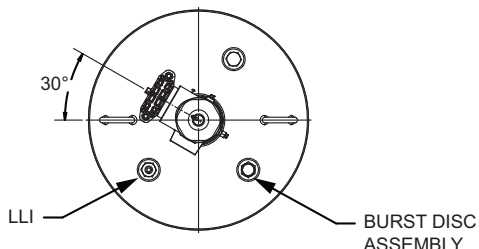

Kidde Fire Systems

ECS-500™ System

Component Datasheet

Cylinder and Valve Assemblies, 600 lb. Capacity Cylinder

Effective: December 2018
K-45-0505 Rev AB

FEATURES

- UL Listed, ULC Listed, and FM Approved for use with Kidde® ECS-500™ Systems (DIOM P/N 06-237585-001)
- UL Listed, ULC Listed and USCG Approved for use with Kidde® ECS-500™ Marine System (DIOM P/N 06237589-001)

P/N: 45-550601-001

ORDER INFORMATION

Part Number	Description
45-550601-001	600 lb. Capacity Cylinder with Liquid Level Indicator

MATERIALS

Valve Body: Brass
Cylinder: Steel, Painted Red

MANUALS

Manual	P/N
Kidde® ECS-500™ System	06-237585-001
Kidde® ECS-500™ Marine System	06-237589-001

Note:

1. The safety cap must be installed on the valve outlet at all times, except when the cylinders are connected to the system piping, or being filled. The safety cap must not be removed from its chain.
2. See K-45-0513 for additional information.