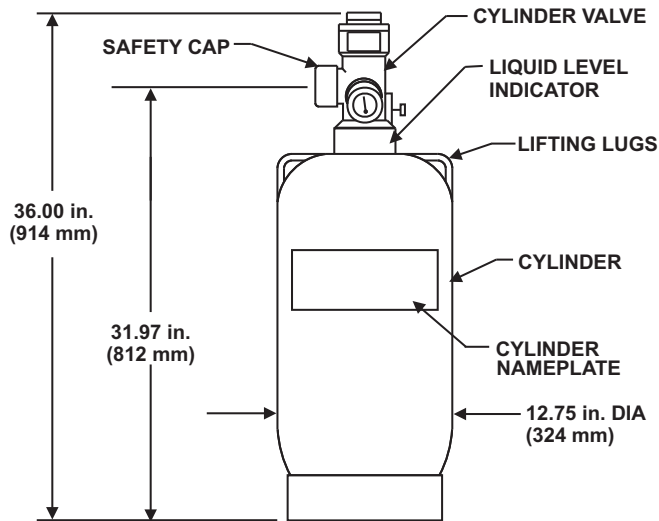

Kidde Fire Systems

ECS-500™ System

Component Datasheet

Effective: December 2018
K-45-0502 Rev AB

Cylinder and Valve Assemblies, 125 lb. Capacity Cylinder

FEATURES

- UL Listed, ULC Listed, and FM Approved for use with Kidde® ECS-500™ Systems (DIOM P/N 06-237585-001)
- UL Listed, ULC Listed and USCG Approved for use with Kidde® ECS-500™ Marine System (DIOM P/N 06237589-001)

P/N: 45-550121-001

ORDER INFORMATION

Part Number	Description
45-550121-001	125 lb. Capacity Cylinder with Liquid Level Indicator

MATERIALS

Valve Body: Brass
Cylinder: Steel, Painted Red

MANUALS

Manual	P/N
Kidde® ECS-500™ System	06-237585-001
Kidde® ECS-500™ Marine System	06-237589-001